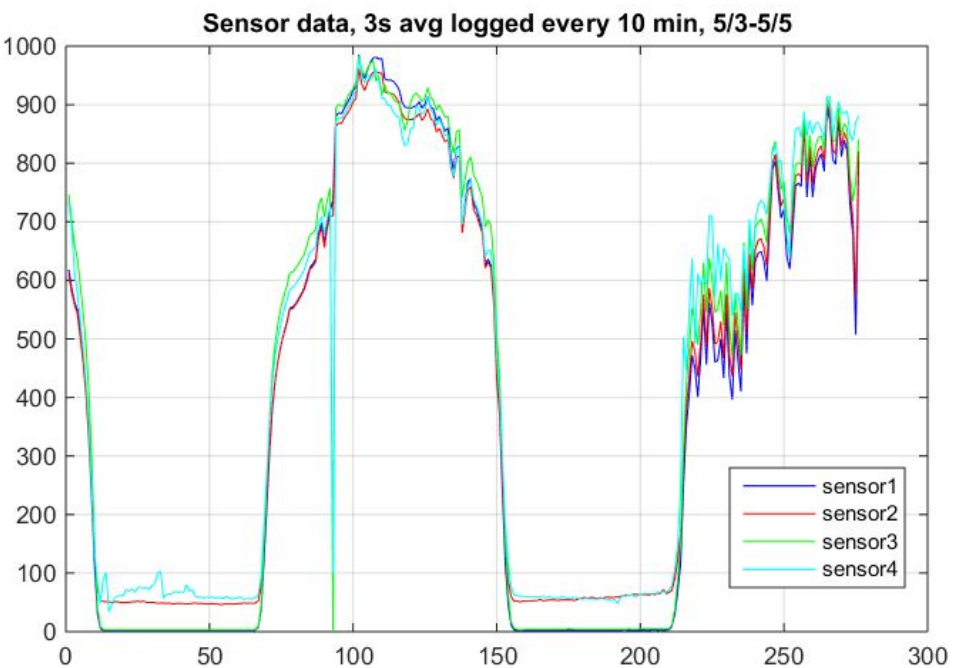

Presentation