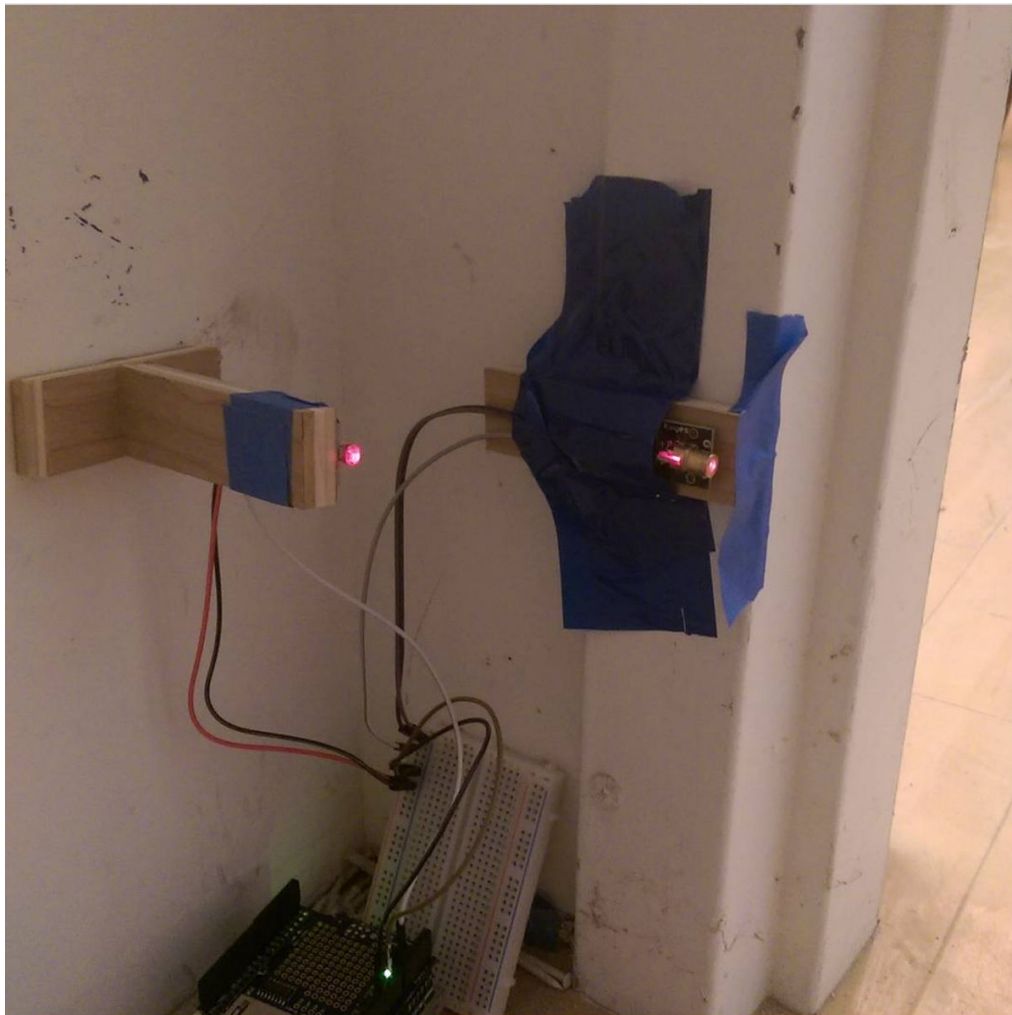

publicworkshop Who needs #sensors when you've got really loud temper tantrums? Vaguely ironic that Brodie, Zhi and Chris got the #arduino #play sensor up and running on @tinywpa 's Switchback Bench prototype today to measure 'use' but at least in the short term it was entirely unnecessary because this girl's temper tantrum was so loud that everyone on the block knew that she was using it but didn't want to stop, no matter what her parents said. There's the Laugh-ometer in the works but maybe we need a #tantrum-meter too? Can't wait to see more of these sensors up on Urban Thinkscape's #playground as well as @tinywpa 's benches and playable #bikeracks . #4017lanaster #playeverywhere #madeinphilly

Add a comment...

Research

beabuildinghero
4017 Lancaster Av...

Following

30 likes

12w

beabuildinghero Our jankball door sensor is now fully operational. This will tell us how many people walk up and down the steps over the course of the week.
~brodie

Add a comment...

beabuildinghero
Oeste de Filadelfia

Following

36 likes

5w

beabuildinghero Our [#bench](#) is now self aware!
After making sure the photoresistors are storm ready, we installed them along with a [#arduino](#) a box that's built into the bench. Now the bench 'knows' when someone sits/gets up. -Zhi [#playeverywhere](#)