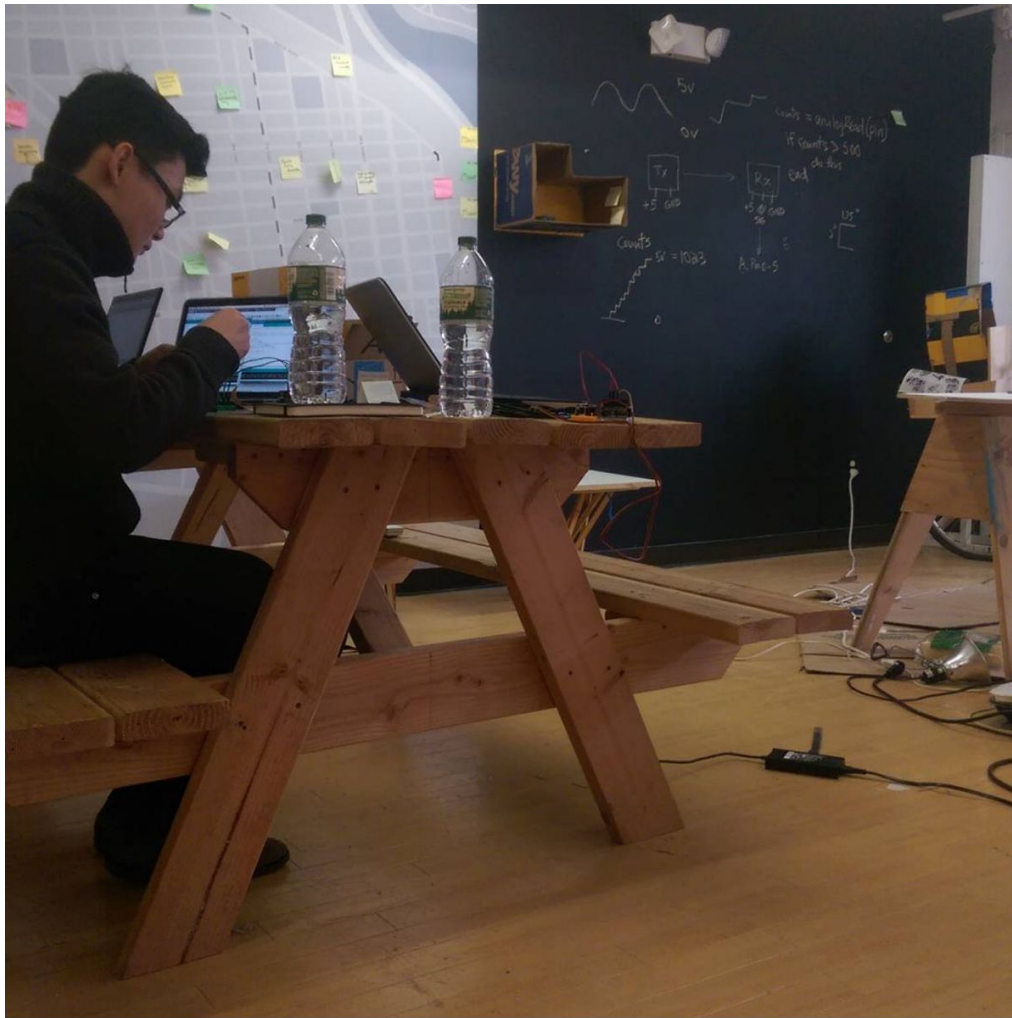

beabuildinghero
4017 Lancaster Av...

Following

36 likes

14w

beabuildinghero Started really messing around with the [#arduino](#) stuff for the [#playeverwhere](#) project. We are making progress with figuring out how to track use of the [#playground](#) equipment.

imdwdw Great 🙏

Add a comment...