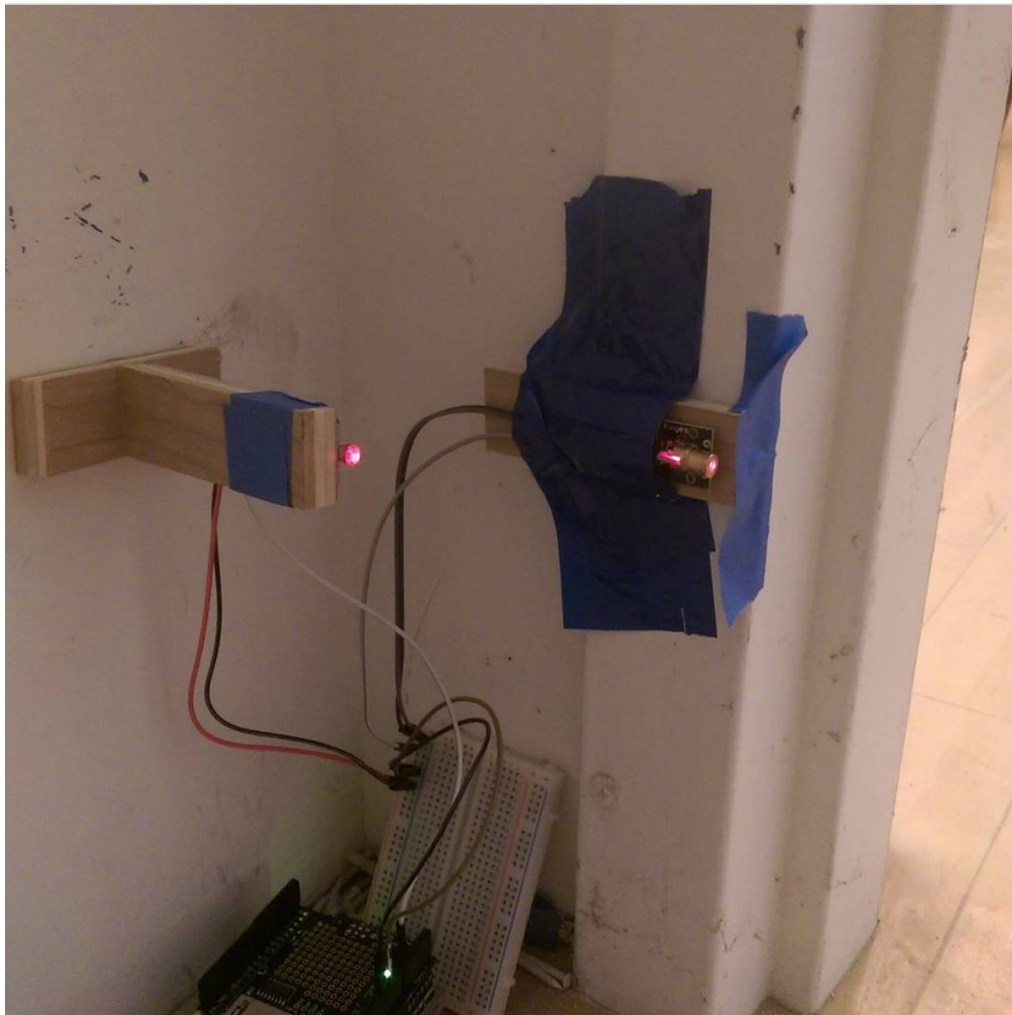

11w

publicworkshop Bet you don't have a [#sensor](#) on your [@dewalttough](#) [#chopsaw](#) that counts cuts + how often it's used in your [#makerspace](#). Today, [#sla](#) high school seniors-- Brodie and Zhi-- working with [@cpilla17](#) and Gabe Ladd started creating and setting up sensors throughout [#4017lancaster](#) to measure all sorts of things. This is all practice for the [#publicspace](#), [#reccenter](#) and [#playground](#) use [#sensors](#) that we are developing and will be first deployed this spring along [@lancavephilly](#) to measure how people play on Urban Thinkscape's project and use [@tinywpa](#)'s playable [#benches](#) and [#bikeracks](#). Their work on this is also part of Brodie and Zhi's senior capstone projects at the Science Leadership Academy. Bet you didn't do stuff like this when you were in high school. Nice job guys. Keep up the great work. Just

Add a comment...

beabuildinghero
4017 Lancaster Av...

Following

30 likes

12w

beabuildinghero Our jankball door sensor is now fully operational. This will tell us how many people walk up and down the steps over the course of the week.
~brodie

Add a comment...

beabuildinghero
Oeste de Filadelfia

Following

36 likes

5w

beabuildinghero Our [#bench](#) is now self aware!
After making sure the photoresistors are storm ready, we installed them along with a [#arduino](#) a box that's built into the bench. Now the bench 'knows' when someone sits/gets up. -Zhi [#playeverywhere](#)