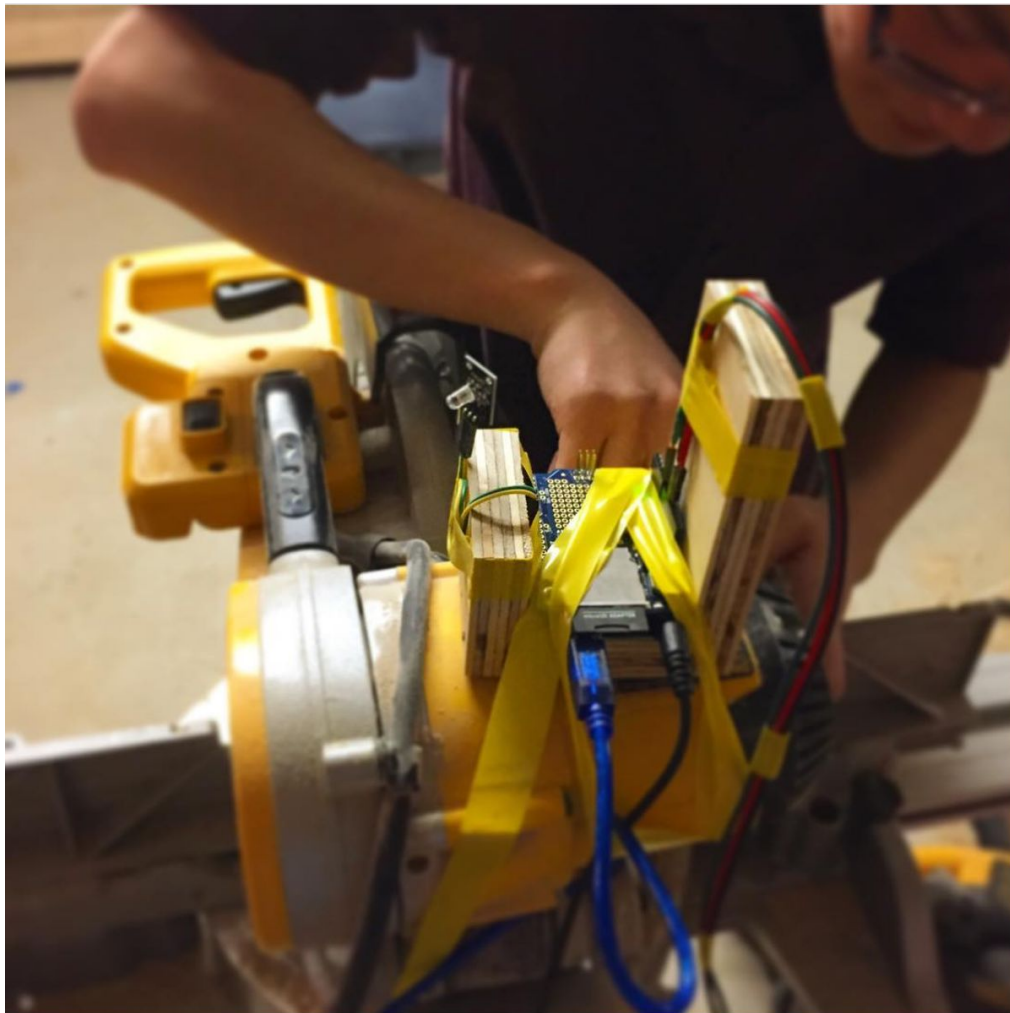

publicworkshop
Public Workshop

Follow

56 likes

11w

publicworkshop Bet you don't have a [#sensor](#) on your [@dewalttough](#) [#chopsaw](#) that counts cuts + how often it's used in your [#makerspace](#). Today, [#sla](#) high school seniors-- Brodie and Zhi-- working with [@cpilla17](#) and Gabe Ladd started creating and setting up sensors throughout [#4017lancaster](#) to measure all sorts of things. This is all practice for the [#publicspace](#), [#reccenter](#) and [#playground](#) use [#sensors](#) that we are developing and will be first deployed this spring along [@lancavephilly](#) to measure how people play on Urban Thinkscape's project and use [@tinywpa](#)'s playable [#benches](#) and [#bikeracks](#). Their work on this is also part of Brodie and Zhi's senior capstone projects at the Science Leadership Academy. Bet you didn't do stuff like this when you were in high school. Nice job guys. Keep up the great work. Just

Add a comment...