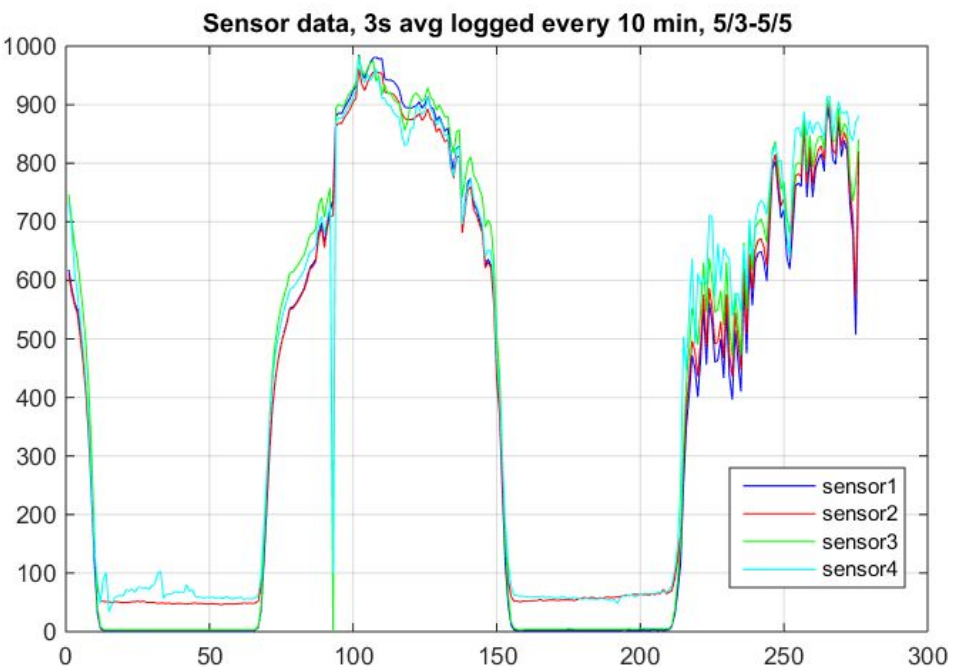

Presentation